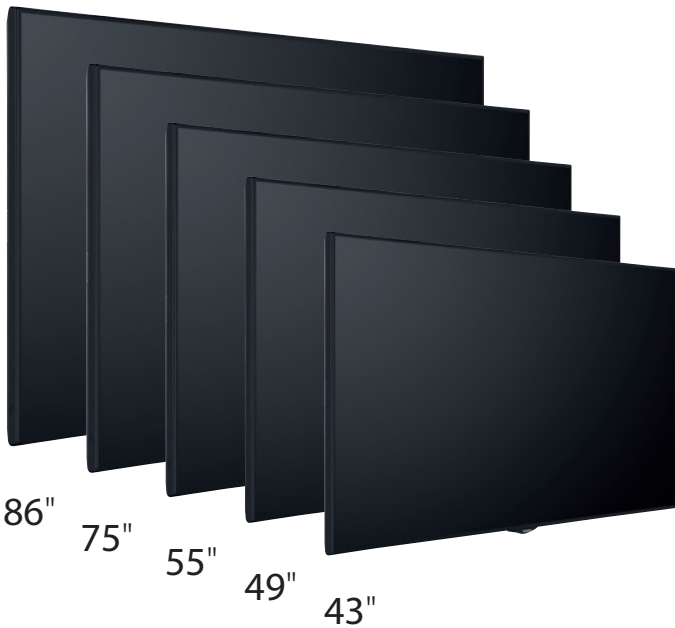

Toshiba's TD-P3(E) series offers clear, professional 24/7 playback of your content, without the need for an external media player. Thanks to our secure embedded USB, your audio/visual/images will convey your messages around the clock - with auto playback, multi-codec support and, for your peace of mind, failover playback in the absence of an input signal. Designed with the end user in mind, TD-P3(E) series is impressively customisable, with tiling and connectivity options for multiscreen displays.

Features

- 24/7 usage
- Full HD (75" & 86" = 4K Ultra HD)
- Landscape/portrait orientation
- OPS slot
- Embedded USB player & scheduler
- Embedded signage with built-in memory option (TD-P3E model)
- Optional touchscreen available

(TD-P3E)