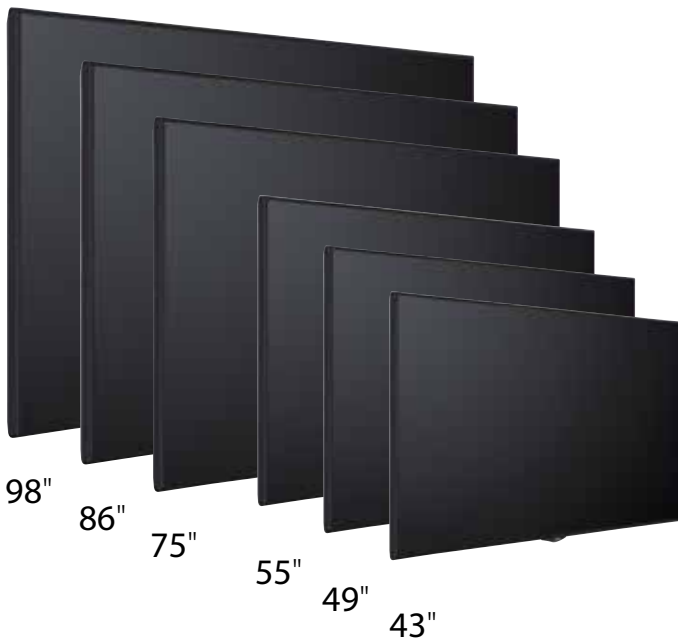

Robust, engaging signage that works day and night to promote your organisation

TD-P3(E) series

Toshiba's TD-P3(E) series offers clear, professional 24/7 playback of your content, without the need for an external media player. Thanks to our secure embedded USB, your audio/visual/images will convey your messages around the clock - with auto playback, multi-codec support and, for your peace of mind, failover playback in the absence of an input signal. Designed with the end user in mind, TD-P3(E) series is impressively customisable, with tiling and connectivity options for multiscreen displays.

Features

- 24/7 usage
- Full HD (43" 49" 55")
- 4K Ultra HD (75" 86" 98")
- Landscape/portrait orientation
- OPS slot
- Embedded USB player & scheduler
- Embedded signage with built-in memory option (TD-P3E model)
- Optional touchscreen available (43" 49" 55")